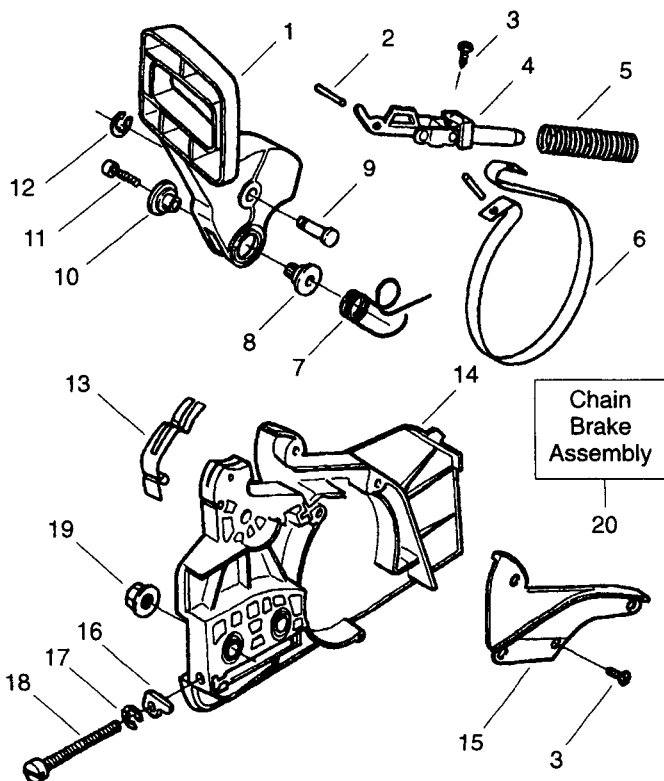

Carburetor Assembly – WT-391 – #530069722

Ref.	Part No.	Description
1.	530038318	Limiter Cap-High
2.	530038317	Limiter Cap-Low
3.	530069826	Carburetor Repair Kit (KIT= Indicates Contents)
4.	530069844	Gasket/Diaphragm Kit (●=Indicates Contents)
5.	530035383	Low Speed Needle
6.	530035293	Needle Spring Low Speed
7.	530035384	High Speed Needle
8.	530035295	Needle Spring High Speed

Ref.	Part No.	Description
1.	530053033	Actuating Lever
2.	530015913	Spring Pin
3.	530015911	Screw
4.	530014356	Front & Rear Link Ass'y.
5.	530016237	Spring Compression
6.	530052232	Brake Band
7.	530015910	Handguard Spring
8.	530049075	Journal-Left
9.	530029879	Pivot Pin
10.	530029881	Journal-Right
11.	530015914	Screw
12.	530038593	Retainer
13.	530029878	Position Spring
14.	530049965	Clutch Cover
15.	530038679	Chain Brake Cover
16.	530015826	Bar Adjusting Pin
17.	530038593	Retainer
18.	530016110	Screw-Bar Adjusting
19.	530015917	Nut
20.	530049962	Chain Brake Assembly