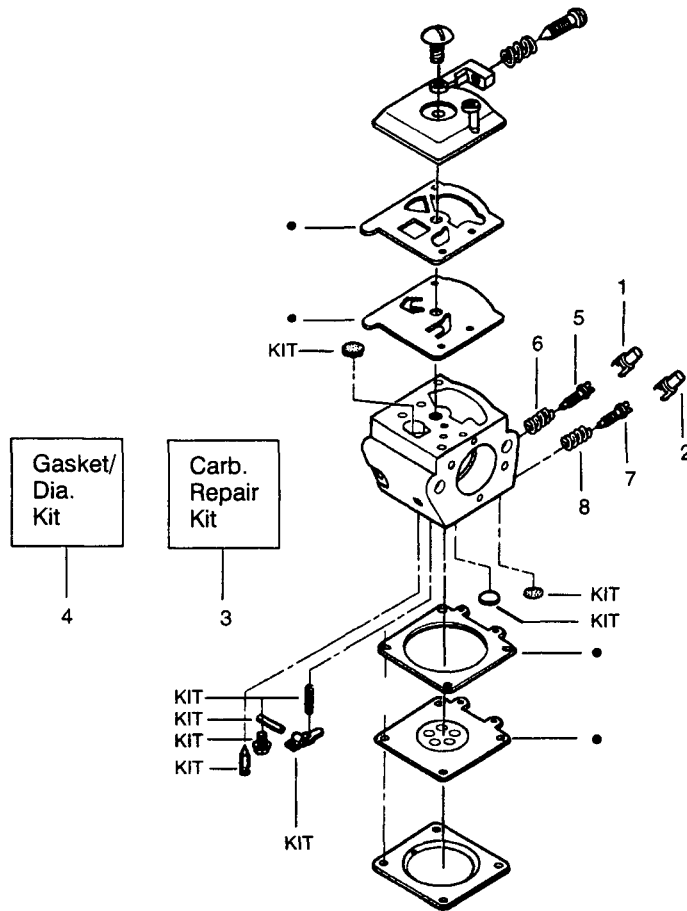

Carburetor Assembly – WT-391 – #530069722

Ref.	Part No.	Description
1.	530038318	Limiter Cap-High
2.	530038317	Limiter Cap-Low
3.	530069826	Carburetor Repair Kit (KIT= Indicates Contents)
4.	530069844	Gasket/Diaphragm Kit (●=Indicates Contents)
5.	530035383	Low Speed Needle
6.	530035293	Needle Spring Low Speed
7.	530035384	High Speed Needle
8.	530035295	Needle Spring High Speed

Ref.	Part No.	Description
1.	530053033	Actuating Lever
2.	530015913	Spring Pin
3.	530015911	Screw
4.	530014356	Front & Rear Link Ass'y.
5.	530016237	Spring Compression
6.	530052232	Brake Band
7.	530015910	Handguard Spring
8.	530049075	Journal-Left
9.	530029879	Pivot Pin
10.	530029881	Journal-Right
11.	530015914	Screw
12.	530038593	Retainer
13.	530029878	Position Spring
14.	530049965	Clutch Cover
15.	530038679	Chain Brake Cover
16.	530015826	Bar Adjusting Pin
17.	530038593	Retainer
18.	530016110	Screw-Bar Adjusting
19.	530015917	Nut
20.	530049962	Chain Brake Assembly