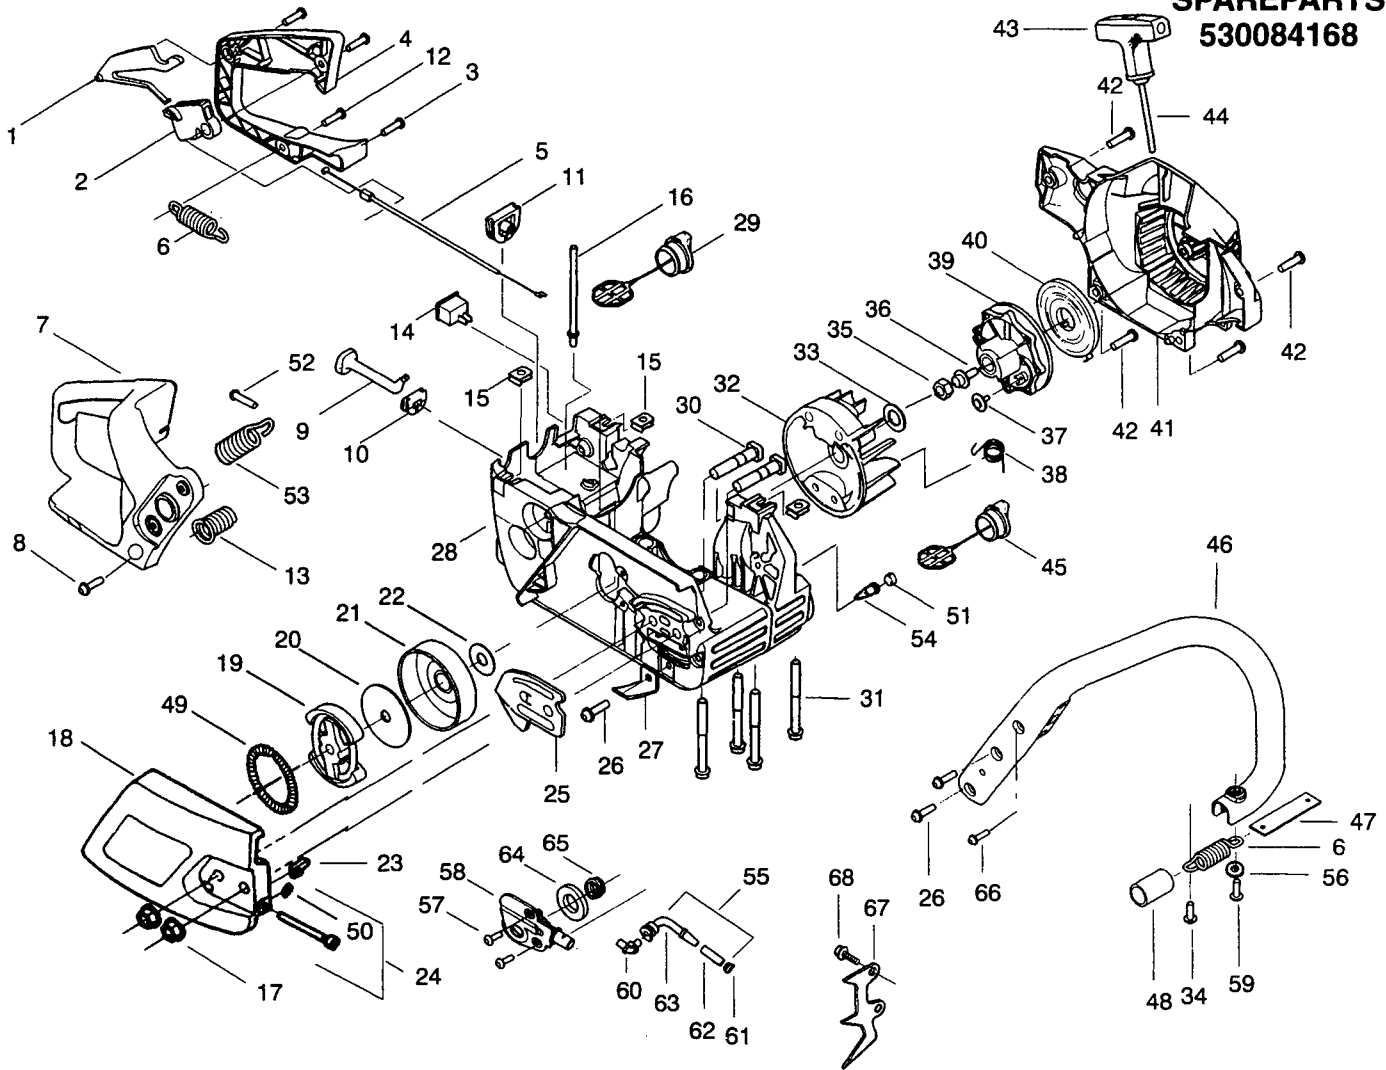

SPAREPARTS
530084168

Ref.	Part No.	Description	Ref.	Part No.	Description	Ref.	Part No.	Description
1.	530036098	Throttle Lockout	24.	530069611	Bar Adjusting Kit (Incl. 50)	47.	530047608	Limiter Strap
2.	530036097	Throttle Trigger	25.	530038238	Plate-Bar Mounting	48.	530036142	Sleeve-AV Spring
3.	530015906	Screw	26.	530015814	Screw	49.	530094188	Spring-Clutch
4.	530047581	Cover-Rear Handle	27.	530029850	Chain Catcher	50.	530038593	Retainer-Bar Adjust.
5.	530047602	Throttle Cable	28.	530047621	Chassis Ass'y. (Incl. Fuel Cap, Oil Cap, Fuel Line and Primer Line)	51.	530038264	Plug-Oil Vent
6.	530042082	Spring-Isolator	29.	530047192	Fuel Cap Ass'y.	52.	530015875	Screw
7.	530047582	Rear Handle	30.	530016133	Bolt-Bar	53.	530053275	Isolator Ass'y.
8.	530015814	Screw	31.	530016132	Screw	54.	530026119	Check Valve
9.	530047605	Choke Knob	32.	530039209	Flywheel Ass'y.	55.	530047663	Oil Pick-up Ass'y (Incl. 61-63)
10.	530049005	Grommet-Choke Knob	33.	530015127	Washer-Flywheel	56.	530015123	Washer
11.	530047631	Grommet-Throttle Cable	34.	530015843	Screw	57.	530016097	Screw
12.	530015886	Screw	35.	530016134	Nut-Flywheel	58.	530069957	Oil Pump Kit (Incl. 60, 65 & Seal)
13.	530053274	Isolator Ass'y.	36.	530015920	Screw	59.	530016018	Screw
14.	530069572	Switch Kit	37.	530016080	Screw	60.	530049477	Elbow-Oil Pickup
15.	530015922	Nut-"U" Type	38.	530023817	Spring-Starter Dog	61.	530030189	Plug-Oil Filter
16.	530069247	Fuel Line Kit (Large Dia.)	39.	530037817	Starter Pulley	62.	530037821	Oil Filter
17.	530015917	Nut-Bar Mounting	40.	530027531	Recoil Spring	63.	530038373	Pick-up Oilier
18.	530049965	Clutch Cover	41.	530047973	Fan Housing	64.	530019231	Dust Seal
19.	530014949	Clutch Ass'y. (Incl. 49)	42.	530015892	Screw	65.	530037820	Gear-Worm Spring
20.	530015611	Clutch Washer	43.	530037485	Starter Handle	66.	530016179	Screw
21.	530047061	Clutch Drum Ass'y. w/Bearing	44.	530069232	Rope Kit	67.	530014381	Spike Ass'y.
22.	530015907	Washer-Thrust	45.	530010846	Oil Cap Ass'y.	68.	530015906	Screw
23.	530015826	Pin-Bar Adjusting	46.	530047583	Front Handle