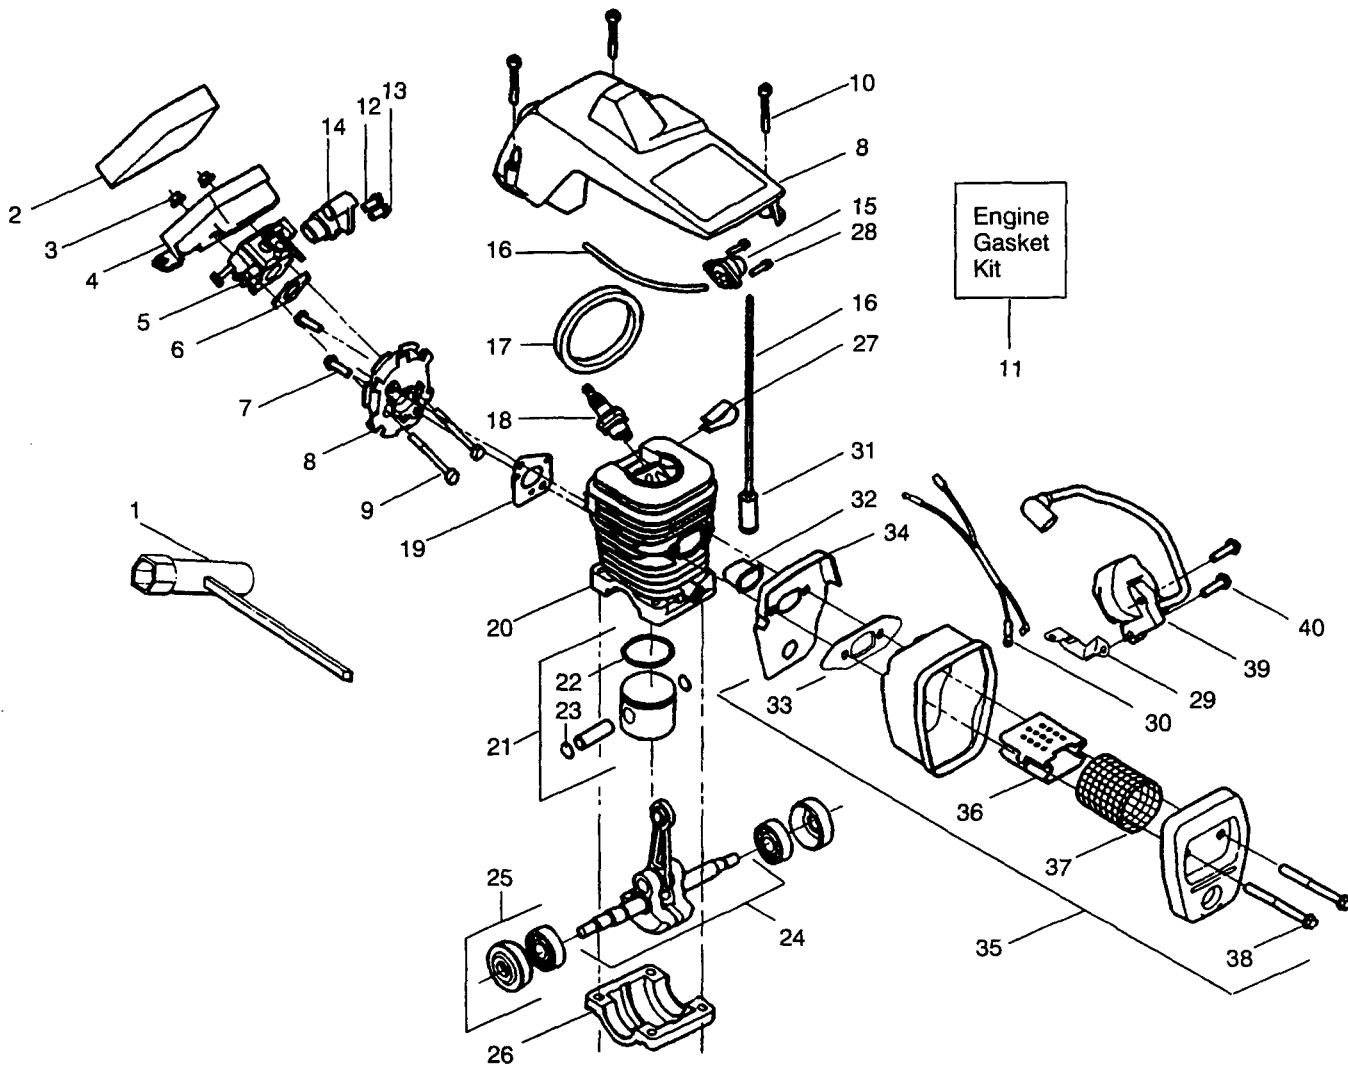

Ref.	Part No.	Description	Ref.	Part No.	Description	Ref.	Part No.	Description
1.	530031135	Bar Wrench	20.	-	Cylinder Kit	36.	530037813	Muffler Diffuser
2.	530037793	Foam - Air Filter	21.	530071252	351/370	37.	530036103	Spark Arrestor Screen
3.	530016101	Nut	21.	530071255	390/420	38.	530016132	Screw
4.	530047604	Air Filter Housing	22.	-	Piston Kit	39.	530052277	Ignition Module
5.	530069722	Carburetor Kit (Incl. 12 & 13)	22.	530069604	351/370	40.	530015814	Screw
6.	530019239	Carb. Gasket	22.	530069719	390/420	Not Shown		
7.	530015810	Screw	22.	530029805	Piston Ring			
8.	530069964	Carb. Adapter Kit (Incl. Cylinder Shield and Seal)	23.	530038729	351/370	-	530084924	Operator's Manual
9.	530016187	Screw	23.	530015697	390/420	530084923	370/420 - Euro	
10.	530016102	Screw	24.	530047062	Retainer - Piston Pin	530084113	370/420 - Scan	
11.	530069608	Engine Gasket Kit	24.	530047827	Crankshaft Ass'y.	530084564	351/390 - Euro	
12.	530038318	Limiters Cap - High	25.	530037935	Seal & Bearing Ass'y.	530084565	351/390 - Euro	
13.	530038317	Limiters Cap - Low	26.	530016136	Cap - Crankcase	530084563	351/390 - Scan	
14.	530038340	Grommet - Carb Adjust.	27.	530015780	Clip - High Tension Lead	530031112	Clutch Ass'y. Tool	
15.	530047213	Air Purge Ass'y.	28.	530047442	Screw	530031097	Air Gap Gauge	
16.	530069216	Primer Line Kit	29.	530049117	Ground Strap	530031160	Insert Tool - Limiters Cap	
17.	530019210	Air Box Seal	30.	530049117	Wire Harness Ass'y.	530031160	Carrying Case	
18.	503235108	Spark Plug	31.	530014362	Fuel Filter			
19.	530019249	Gasket - Carb. Adapter	32.	530037652	Heat Insulator			
			33.	530019221	Muffler Gasket			
			34.	530038237	Muffler Back Plate			
			35.	530047207	Muffler Ass'y. (Incl. 33-34 & 36-38)